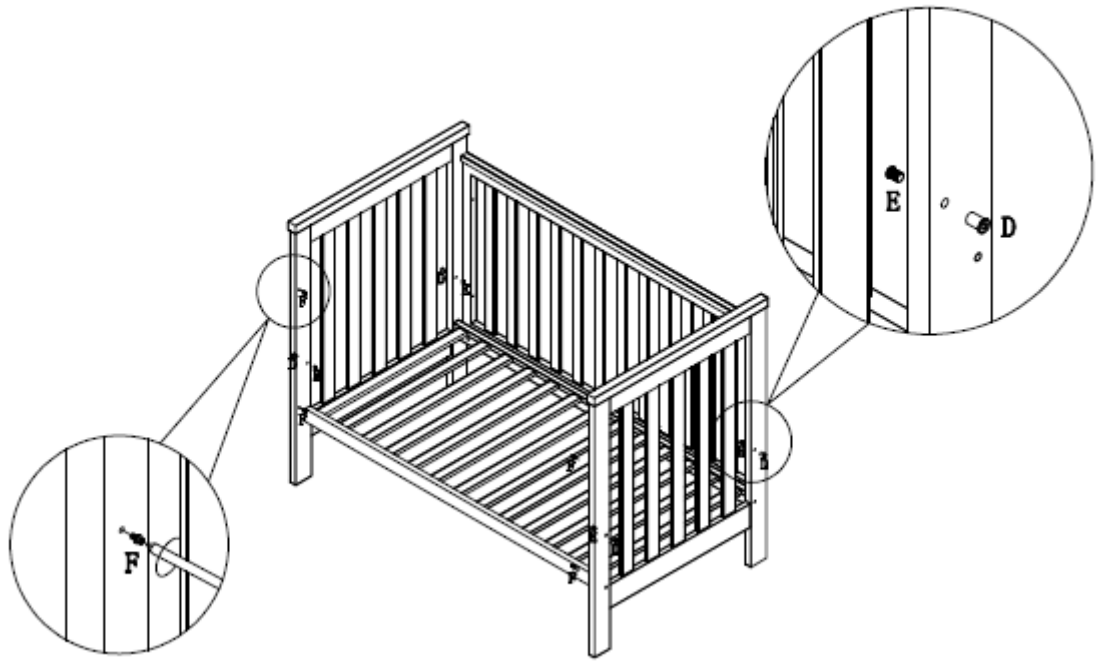

BABYCO

COZI COT

Code: 4014659

Important: Please retain for future reference. Read carefully

WARNING: TO AVOID DANGER OF SUFFOCATION TO BABIES AND CHILDREN. DISPOSE OF ANY PLASTIC PACKAGING IMMEDIATELY.

RECOMMENDED MATTRESS SIZE

This cot has been manufactured for use with a mattress which measures 690mm wide by 1300mm long and up to 150 mm thick. The width and length are specified because it is important that the gaps between the mattress and the sides and ends of the cot will not exceed 40mm when the mattress is pushed to one side or end, and 20mm when the mattress is centred in the cot. The thickness of the mattress has been specified to ensure that the depth of the cot is greater than 500mm with the mattress base in the lower position to minimize the risk of a child climbing or falling out of the cot.

OPERATING INSTRUCTIONS

When the dropside is in the down position, to raise, lift the dropside with a swift action so there will be enough momentum to deflect the springs and engage at the higher position. To lower dropside, lift dropside about 20mm up and apply pressure with side of your leg to middle of the bottom rail of the dropside, then you can lower the dropside to its low position.