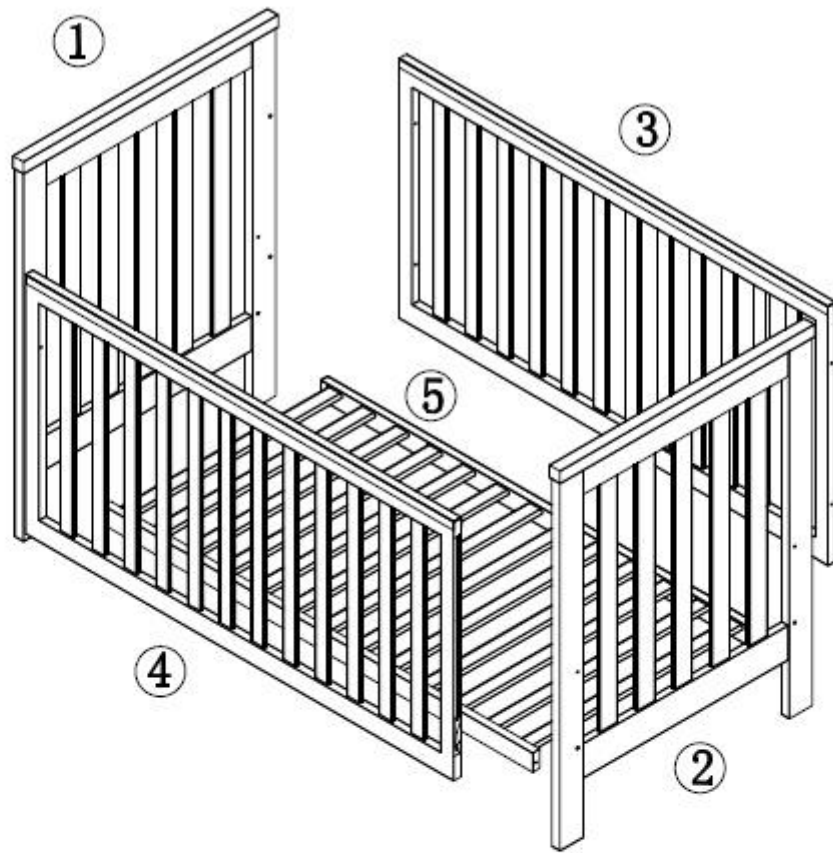

BABYCO

COZI COT

Code: 4014659

Important: Please retain for future reference. Read carefully

WARNING: TO AVOID DANGER OF SUFFOCATION TO BABIES AND CHILDREN. DISPOSE OF ANY PLASTIC PACKAGING IMMEDIATELY.

RECOMMENDED MATTRESS SIZE

This cot has been manufactured for use with a mattress which measures 690mm wide by 1300mm long and up to 150 mm thick. The width and length are specified because it is important that the gaps between the mattress and the sides and ends of the cot will not exceed 40mm when the mattress is pushed to one side or end, and 20mm when the mattress is centred in the cot. The thickness of the mattress has been specified to ensure that the depth of the cot is greater than 500mm with the mattress base in the lower position to minimize the risk of a child climbing or falling out of the cot.

OPERATING INSTRUCTIONS

When the dropside is in the down position, to raise, lift the dropside with a swift action so there will be enough momentum to deflect the springs and engage at the higher position. To lower dropside, lift dropside about 20mm up and apply pressure with side of your leg to middle of the bottom rail of the dropside, then you can lower the dropside to its low position.