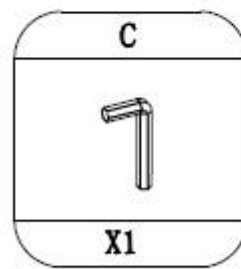

BABYCO

COZI COT

Code: 4014659

Important: Please retain for future reference. Read carefully

WARNING: TO AVOID DANGER OF SUFFOCATION TO BABIES AND CHILDREN. DISPOSE OF ANY PLASTIC PACKAGING IMMEDIATELY.

RECOMMENDED MATTRESS SIZE

This cot has been manufactured for use with a mattress which measures 690mm wide by 1300mm long and up to 150 mm thick. The width and length are specified because it is important that the gaps between the mattress and the sides and ends of the cot will not exceed 40mm when the mattress is pushed to one side or end, and 20mm when the mattress is centred in the cot. The thickness of the mattress has been specified to ensure that the depth of the cot is greater than 500mm with the mattress base in the lower position to minimize the risk of a child climbing or falling out of the cot.

OPERATING INSTRUCTIONS

When the dropside is in the down position, to raise, lift the dropside with a swift action so there will be enough momentum to deflect the springs and engage at the higher position. To lower dropside, lift dropside about 20mm up and apply pressure with side of your leg to middle of the bottom rail of the dropside, then you can lower the dropside to its low position.