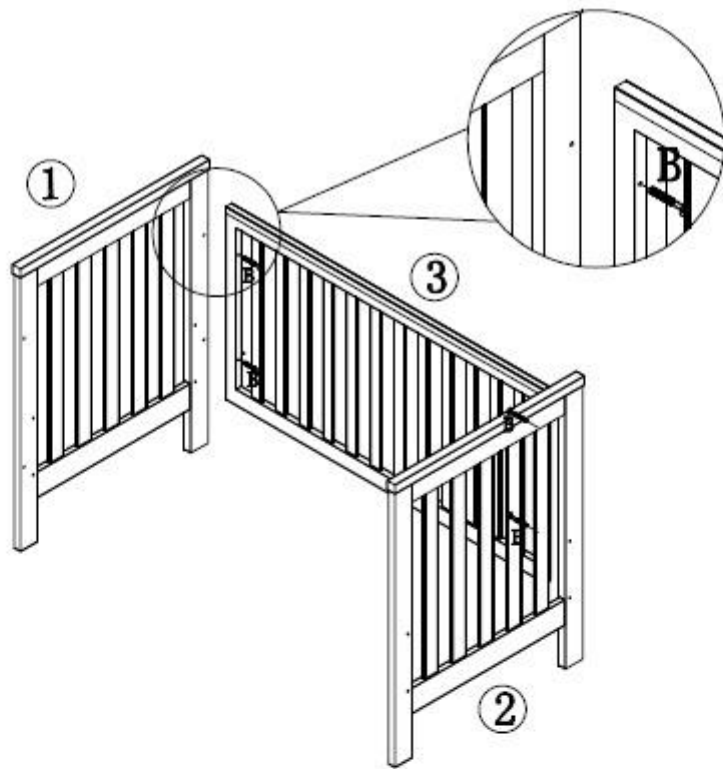

BABYCO

COZI COT

Code: 4014659

Important: Please retain for future reference. Read carefully

WARNING: TO AVOID DANGER OF SUFFOCATION TO BABIES AND CHILDREN. DISPOSE OF ANY PLASTIC PACKAGING IMMEDIATELY.

RECOMMENDED MATTRESS SIZE

This cot has been manufactured for use with a mattress which measures 690mm wide by 1300mm long and up to 150 mm thick. The width and length are specified because it is important that the gaps between the mattress and the sides and ends of the cot will not exceed 40mm when the mattress is pushed to one side or end, and 20mm when the mattress is centred in the cot. The thickness of the mattress has been specified to ensure that the depth of the cot is greater than 500mm with the mattress base in the lower position to minimize the risk of a child climbing or falling out of the cot.

OPERATING INSTRUCTIONS

When the dropside is in the down position, to raise, lift the dropside with a swift action so there will be enough momentum to deflect the springs and engage at the higher position. To lower dropside, lift dropside about 20mm up and apply pressure with side of your leg to middle of the bottom rail of the dropside, then you can lower the dropside to its low position.