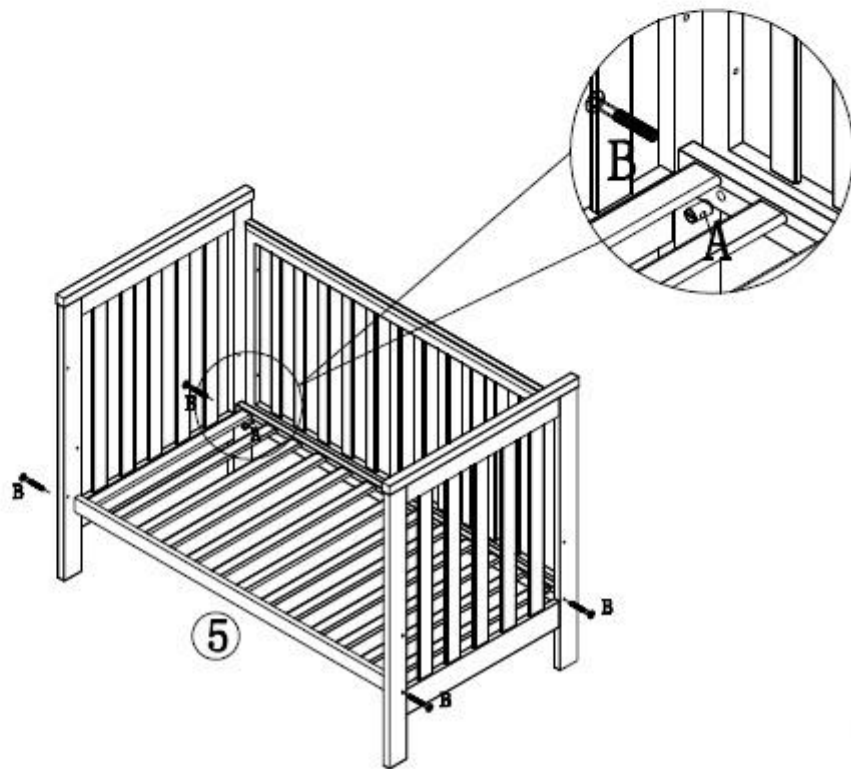

BABYCO

COZI COT

Code: 4014659

Important: Please retain for future reference. Read carefully

WARNING: TO AVOID DANGER OF SUFFOCATION TO BABIES AND CHILDREN. DISPOSE OF ANY PLASTIC PACKAGING IMMEDIATELY.

RECOMMENDED MATTRESS SIZE

This cot has been manufactured for use with a mattress which measures 690mm wide by 1300mm long and up to 150 mm thick. The width and length are specified because it is important that the gaps between the mattress and the sides and ends of the cot will not exceed 40mm when the mattress is pushed to one side or end, and 20mm when the mattress is centred in the cot. The thickness of the mattress has been specified to ensure that the depth of the cot is greater than 500mm with the mattress base in the lower position to minimize the risk of a child climbing or falling out of the cot.

OPERATING INSTRUCTIONS

When the dropside is in the down position, to raise, lift the dropside with a swift action so there will be enough momentum to deflect the springs and engage at the higher position. To lower dropside, lift dropside about 20mm up and apply pressure with side of your leg to middle of the bottom rail of the dropside, then you can lower the dropside to its low position.