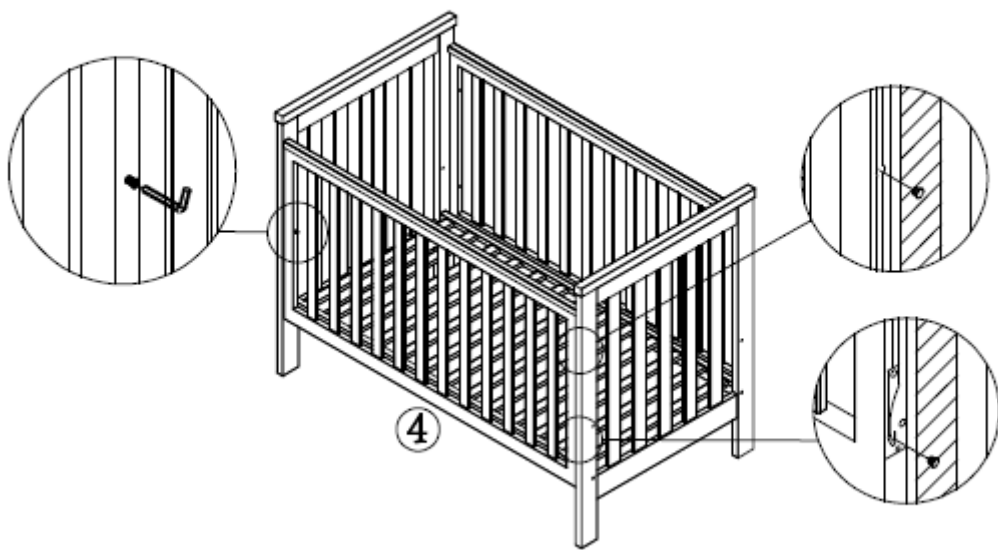

BABYCO

COZI COT

Code: 4014659

Important: Please retain for future reference. Read carefully

WARNING: TO AVOID DANGER OF SUFFOCATION TO BABIES AND CHILDREN. DISPOSE OF ANY PLASTIC PACKAGING IMMEDIATELY.

RECOMMENDED MATTRESS SIZE

This cot has been manufactured for use with a mattress which measures 690mm wide by 1300mm long and up to 150 mm thick. The width and length are specified because it is important that the gaps between the mattress and the sides and ends of the cot will not exceed 40mm when the mattress is pushed to one side or end, and 20mm when the mattress is centred in the cot. The thickness of the mattress has been specified to ensure that the depth of the cot is greater than 500mm with the mattress base in the lower position to minimize the risk of a child climbing or falling out of the cot.

OPERATING INSTRUCTIONS

When the dropside is in the down position, to raise, lift the dropside with a swift action so there will be enough momentum to deflect the springs and engage at the higher position. To lower dropside, lift dropside about 20mm up and apply pressure with side of your leg to middle of the bottom rail of the dropside, then you can lower the dropside to its low position.